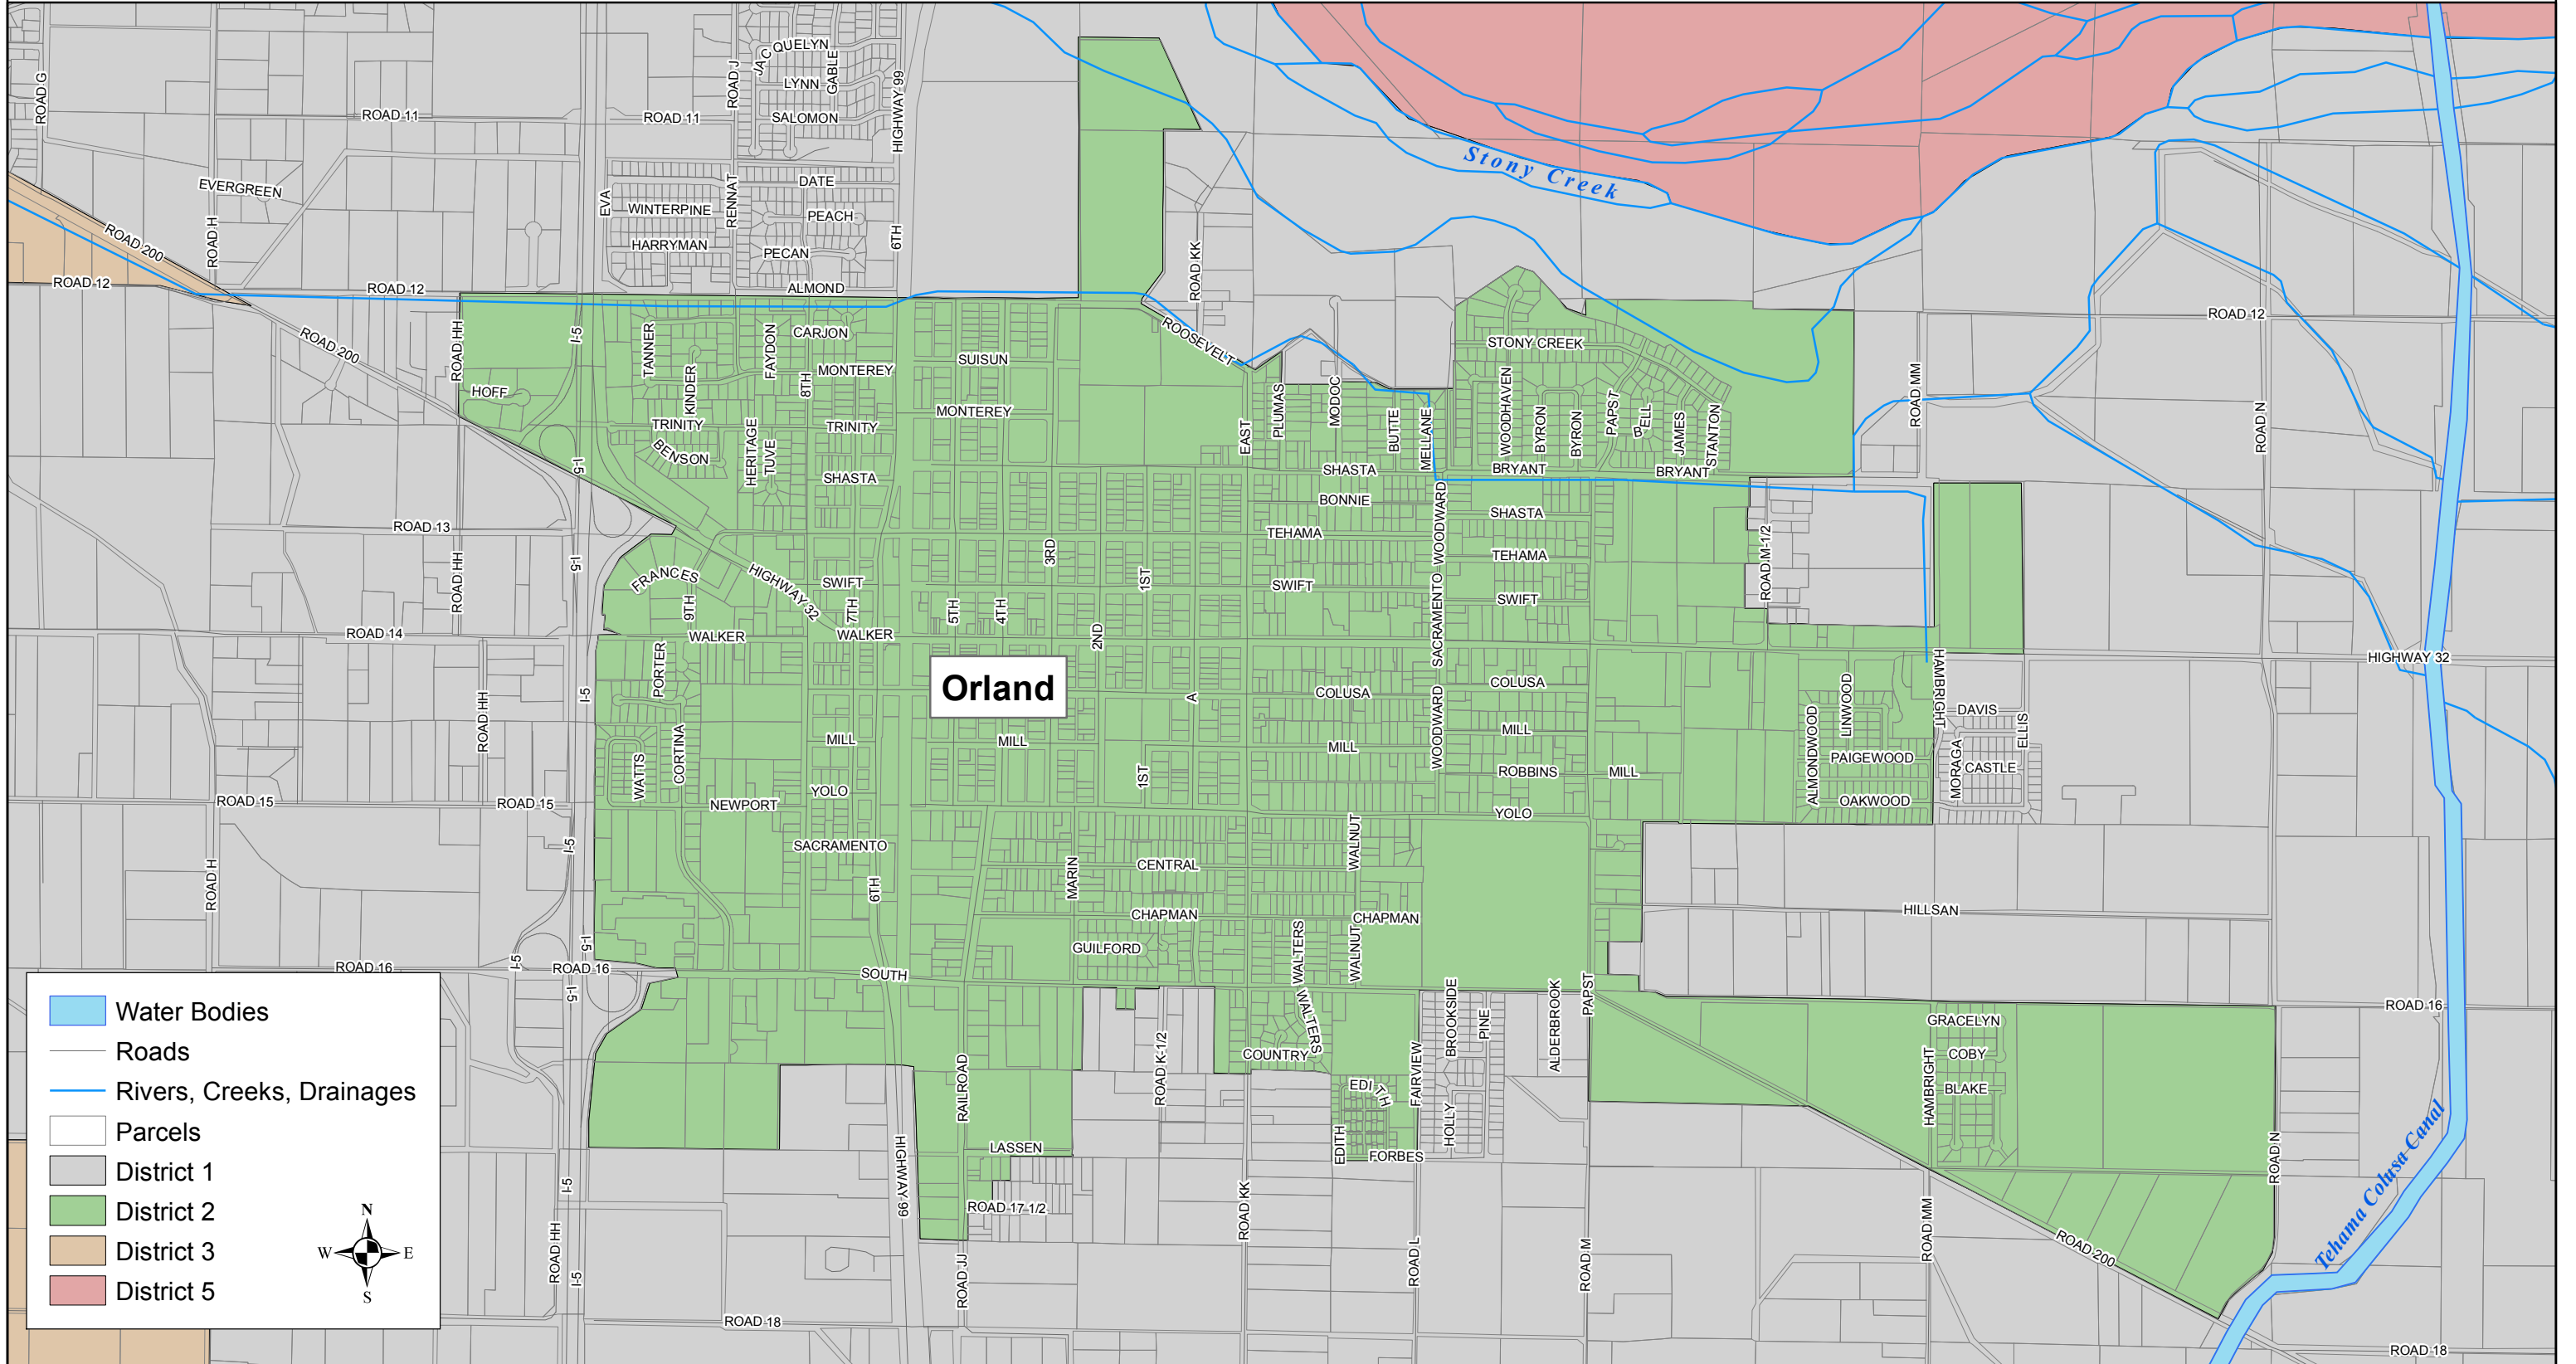

Glenn County Supervisor District 2

Prepared by:
 Glenn County Planning Division
 Willows, California
 August 2014

0 0.25 0.5 Miles

Source:
 US Census Bureau
 Glenn County Assessor